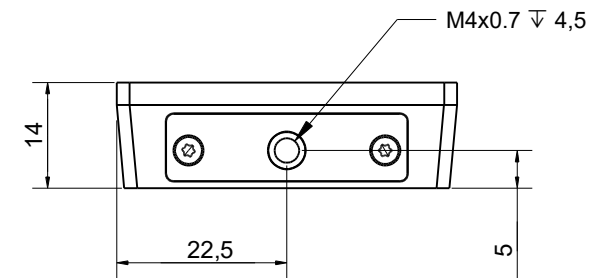

1	2	3	4	5	6
		RevNo	Revision note	Date	Signature
					Checked

2x HV connectors  
D2mm, Plug

Housing material: POM  
EMC: no EM shielding!

**All dimensions in mm.**

**Safety Bracket**  
prevents HV connectors from  
loosening / disattachmenet

Itemref	Quantity	Title/Name, designation, material, dimension etc			Article No./Reference	
Drawn by ev	Checked by	Approved by - date	File name	Date 25.09.2020	Scale 1:1	
			PC-UV		Edition	Sheet 1 von 1