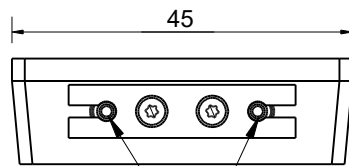

1	2	3	4	5	6
		RevNo	Revision note	Date	Signature
					Checked

2x HV connectors  
D2mm, Plug

Housing material: POM  
EMC: no EM shielding!

**All dimensions in mm.**

**Safety Bracket**  
prevents HV connectors from  
loosening / disattachmenet

Itemref	Quantity	Title/Name, designation, material, dimension etc			Article No./Reference	
Drawn by ev	Checked by	Approved by - date	File name	Date 25.09.2020	Scale 1:1	
			PC-UV		Edition	Sheet 1 von 1