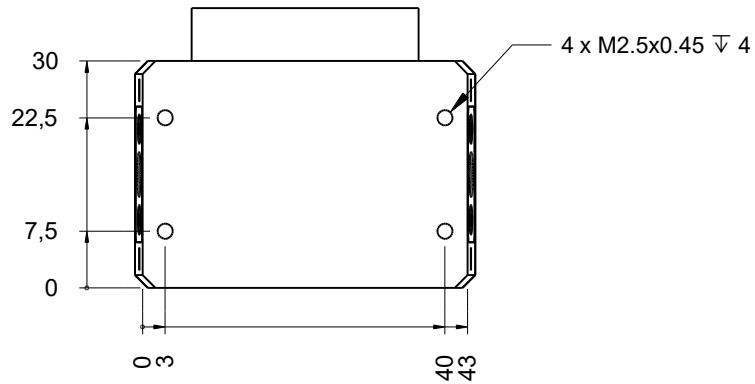

1	2	3	4	5	6
		RevNo	Revision note	Date	Signature
					Checked

2x HV connectors  
D2mm, Plug

Housing material: POM  
EMC: no EM shielding!

**All dimensions in mm.**

**Safety Bracket**  
prevents HV connectors from  
loosening / disattachmenet

Itemref	Quantity	Title/Name, designation, material, dimension etc			Article No./Reference	
Drawn by ev	Checked by	Approved by - date	File name	Date 25.09.2020	Scale 1:1	
			PC-UV		Edition	Sheet 1 von 1