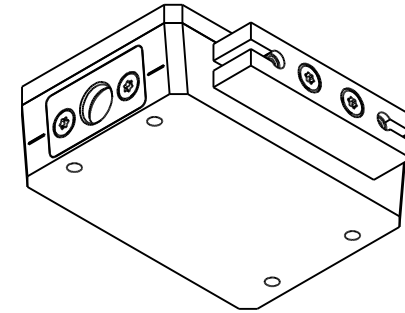

1	2	3	4	5	6
		RevNo	Revision note	Date	Signature
					Checked

2x HV connectors  
D2mm, Plug

Housing material: POM  
EMC: no EM shielding!

**All dimensions in mm.**

**Safety Bracket**  
prevents HV connectors from  
loosening / disattachmenet

Itemref	Quantity	Title/Name, designation, material, dimension etc			Article No./Reference	
Drawn by ev	Checked by	Approved by - date	File name	Date 25.09.2020	Scale 1:1	
			PC-UV		Edition	Sheet 1 von 1