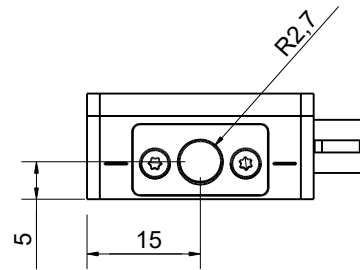

1	2	3	4	5	6
		RevNo	Revision note	Date	Signature
					Checked

2x HV connectors  
D2mm, Plug

Housing material: POM  
EMC: no EM shielding!

**All dimensions in mm.**

**Safety Bracket**  
prevents HV connectors from  
loosening / disattachmenet

Itemref	Quantity	Title/Name, designation, material, dimension etc			Article No./Reference	
Drawn by ev	Checked by	Approved by - date	File name	Date 25.09.2020	Scale 1:1	
			PC-UV		Edition	Sheet 1 von 1